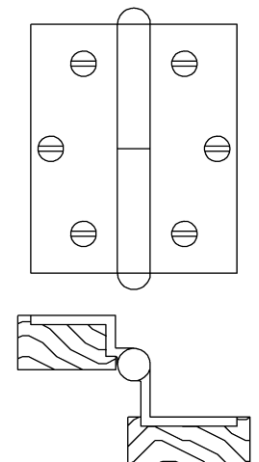

► HINGE HT0247 - FINIAL HT0950

The HT0247 round paumelle is a premium lift-off cabinet hinge manufactured from solid brass with a fixed stainless steel pin. The leaf geometry accommodates overlay cabinet door installations. Shown here with bullet finial HT0950. Other finial designs are also available.

LEAF HT.	WIDTH	KNUCKLE	LEAF
2-3/8"	7/8"	5/16"	.093"

CLOSED

OPEN