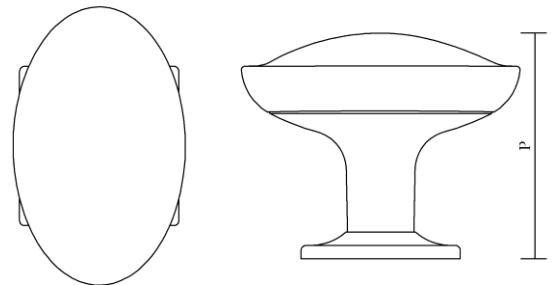

► **KNOB HT4176 - BACKPLATE HT3190**

The HT4176 oval knob has a soft domed face and simple shaft.

See HT3190 for additional backplate information.

KNOB	L x W	BACKPLATE	PROJECTION (P)
2-5/8" x 1-5/8"		1-1/2" square	2-1/8"